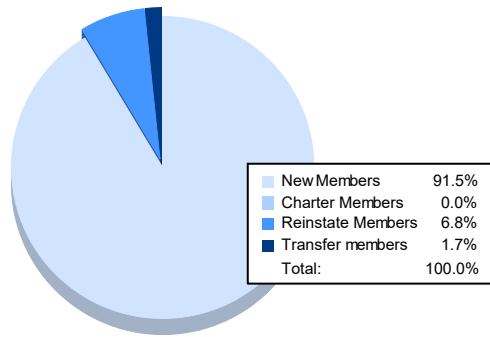

Year	New Clubs	Dropped Clubs	Gain/ Loss Clubs	New Members	Charter Members	Reinstate Members	Transfer Members	Total Member Added	Total Members Dropped	Gain/ Loss Members
2017-2018	0	3	-3	66	6	6	29	107	207	-100
2018-2019	0	2	-2	66	1	5	3	75	170	-95
2019-2020	0	1	-1	63	0	3	12	78	120	-42
2020-2021	0	1	-1	94	0	3	3	100	141	-41
2021-2022	0	1	-1	107	0	8	2	117	99	18
<b>Average</b>	<b>0</b>	<b>2</b>	<b>-2</b>	<b>79</b>	<b>1</b>	<b>5</b>	<b>10</b>	<b>95</b>	<b>147</b>	<b>-52</b>

### Membership Composition June 2022 Cumulative